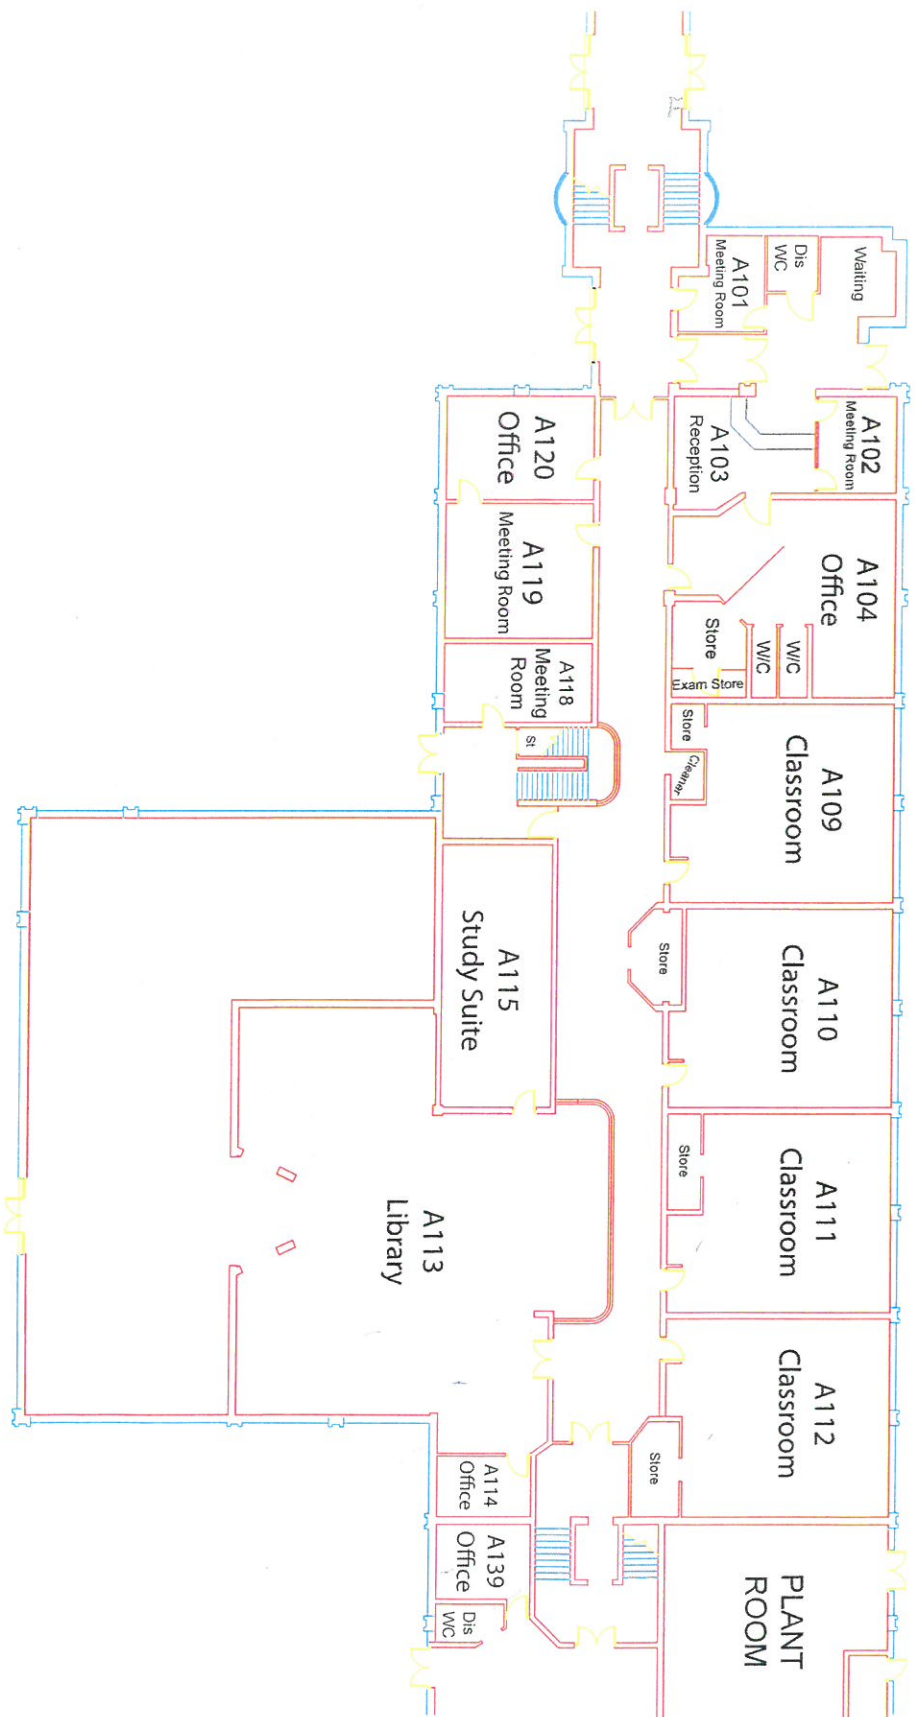

**Milton Keynes Chinese School**  
**Classrooms Allocation 2018-2019**

<b>Class</b>	<b>Class 2018-2019</b>	<b>Room</b>
C01	C1	B110
C02	C2/3	B207
C03		
C04	C4/5/6	A220
C05		
C06		
C07	C7-10	A110
C08		
C09		
C10		
P01	Foundation	B108
P01	P01	B109
P02	P02	B113
P03	P03	B210
P04	P04	B211
P05	P05	B209
P06	P06	B205
P07	P07	A208
P08	P08	A205
P09	P09	A109
P10	P10	A111
P12	P12	B120
PTHA1	PA1	B215
PTHA2	PA2	B213

# A Block Groundfloor - Visitor Entrance to Mezzanine

# A Block First Floor

# B Block First Floor