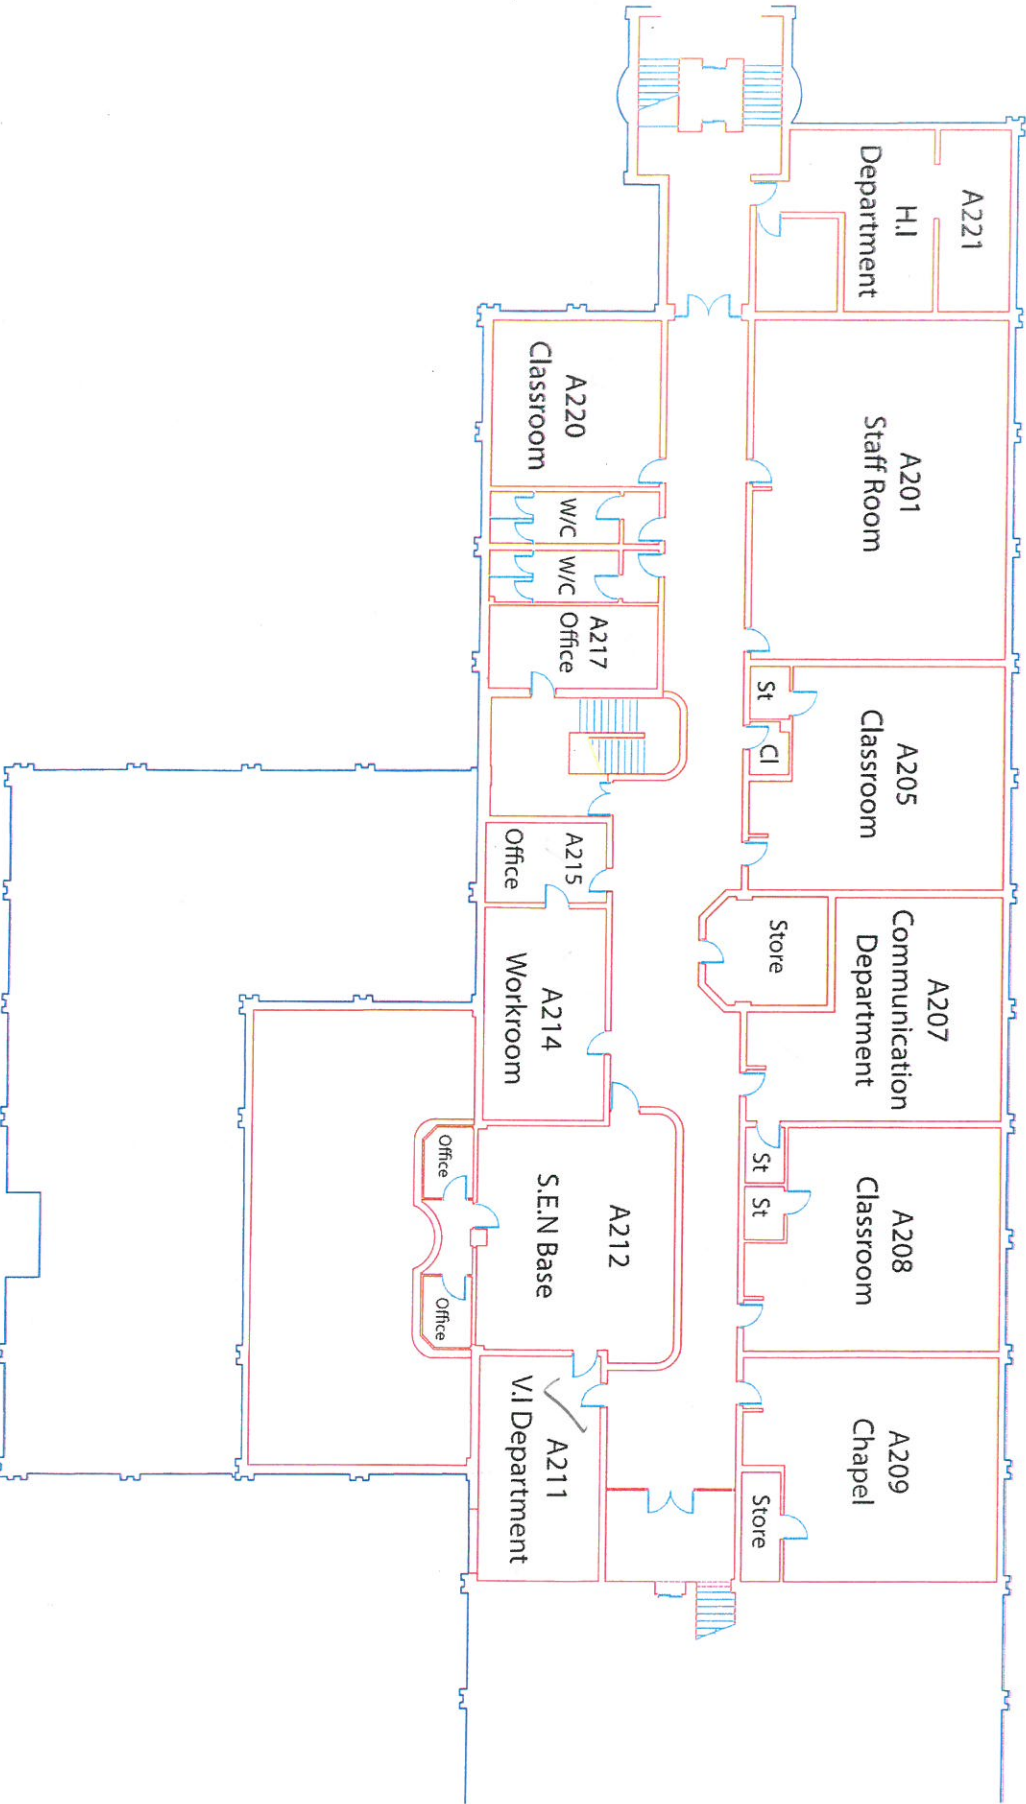

**Milton Keynes Chinese School**  
**Classrooms Allocation 2018-2019**

<b>Class</b>	<b>Class 2018-2019</b>	<b>Room</b>
C01	C1	B110
C02	C2/3	B207
C03		
C04	C4/5/6	A220
C05		
C06		
C07	C7-10	A110
C08		
C09		
C10		
P01	Foundation	B108
P01	P01	B109
P02	P02	B113
P03	P03	B210
P04	P04	B211
P05	P05	B209
P06	P06	B205
P07	P07	A208
P08	P08	A205
P09	P09	A109
P10	P10	A111
P12	P12	B120
PTHA1	PA1	B215
PTHA2	PA2	B213

# A Block Groundfloor - Visitor Entrance to Mezzanine

# A Block First Floor

# B Block First Floor