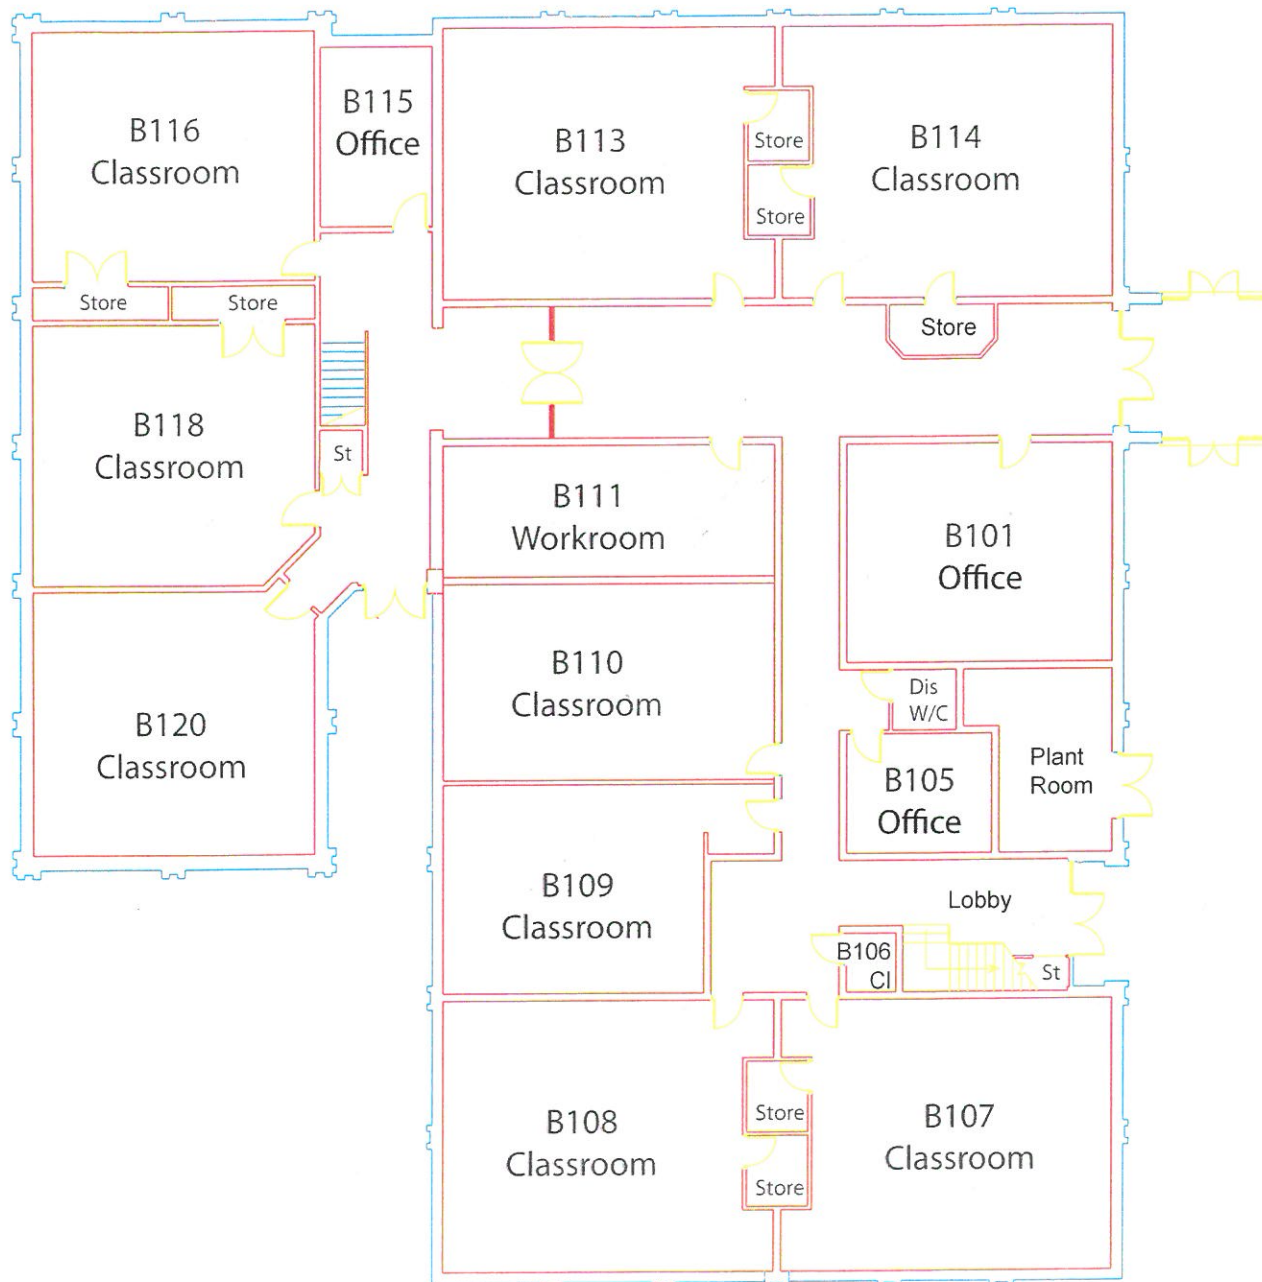

Milton Keynes Chinese School
Classrooms Allocation 2019-2020

Class	Class	Room
C02	C2/3	B207
C03		
C04		
C05	C4/5/6	B206
C06		
C07		
C08	C7-10	A109
C09		
C11	C11	A220
P00A	P00A	B108
P00B	P00B	B109
P01	P01	B110
P02	P02	B113
P03	P03	B210
P04	P04	B211
P05	P05	B209
P06	P06	B205
P07	P07	A208
P08	P08	A205
P09	P09	A110
P10	P10	A111
P12	P12	B120
PTHA1	PA1	B215
PTHA2	PA2	B213

A Block Groundfloor - Visitor Entrance to Mezzanine

A Block First Floor

B Block Ground Floor

B Block First Floor