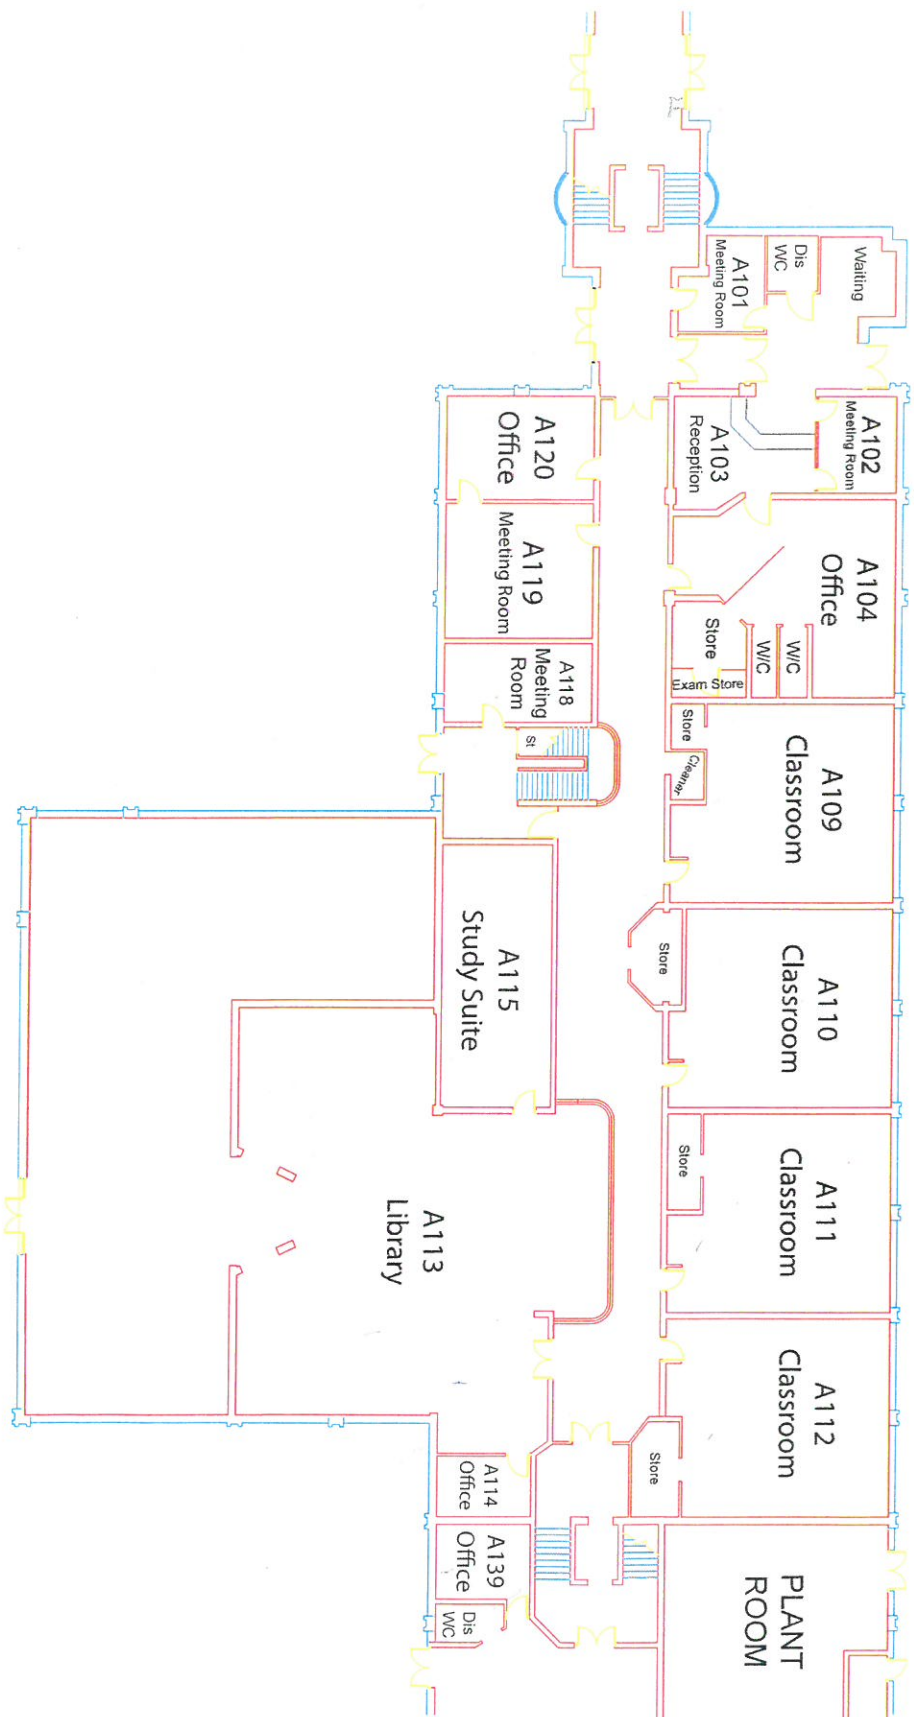

Milton Keynes Chinese School
Classrooms Allocation 2019-2020

Class	Class	Room
C02	C2/3	B207
C03		
C04		
C05	C4/5/6	B206
C06		
C07		
C08	C7-10	A109
C09		
C11	C11	A220
P00A	P00A	B108
P00B	P00B	B109
P01	P01	B110
P02	P02	B113
P03	P03	B210
P04	P04	B211
P05	P05	B209
P06	P06	B205
P07	P07	A208
P08	P08	A205
P09	P09	A110
P10	P10	A111
P12	P12	B120
PTHA1	PA1	B215
PTHA2	PA2	B213

A Block Groundfloor - Visitor Entrance to Mezzanine

A Block First Floor

B Block Ground Floor

B Block First Floor