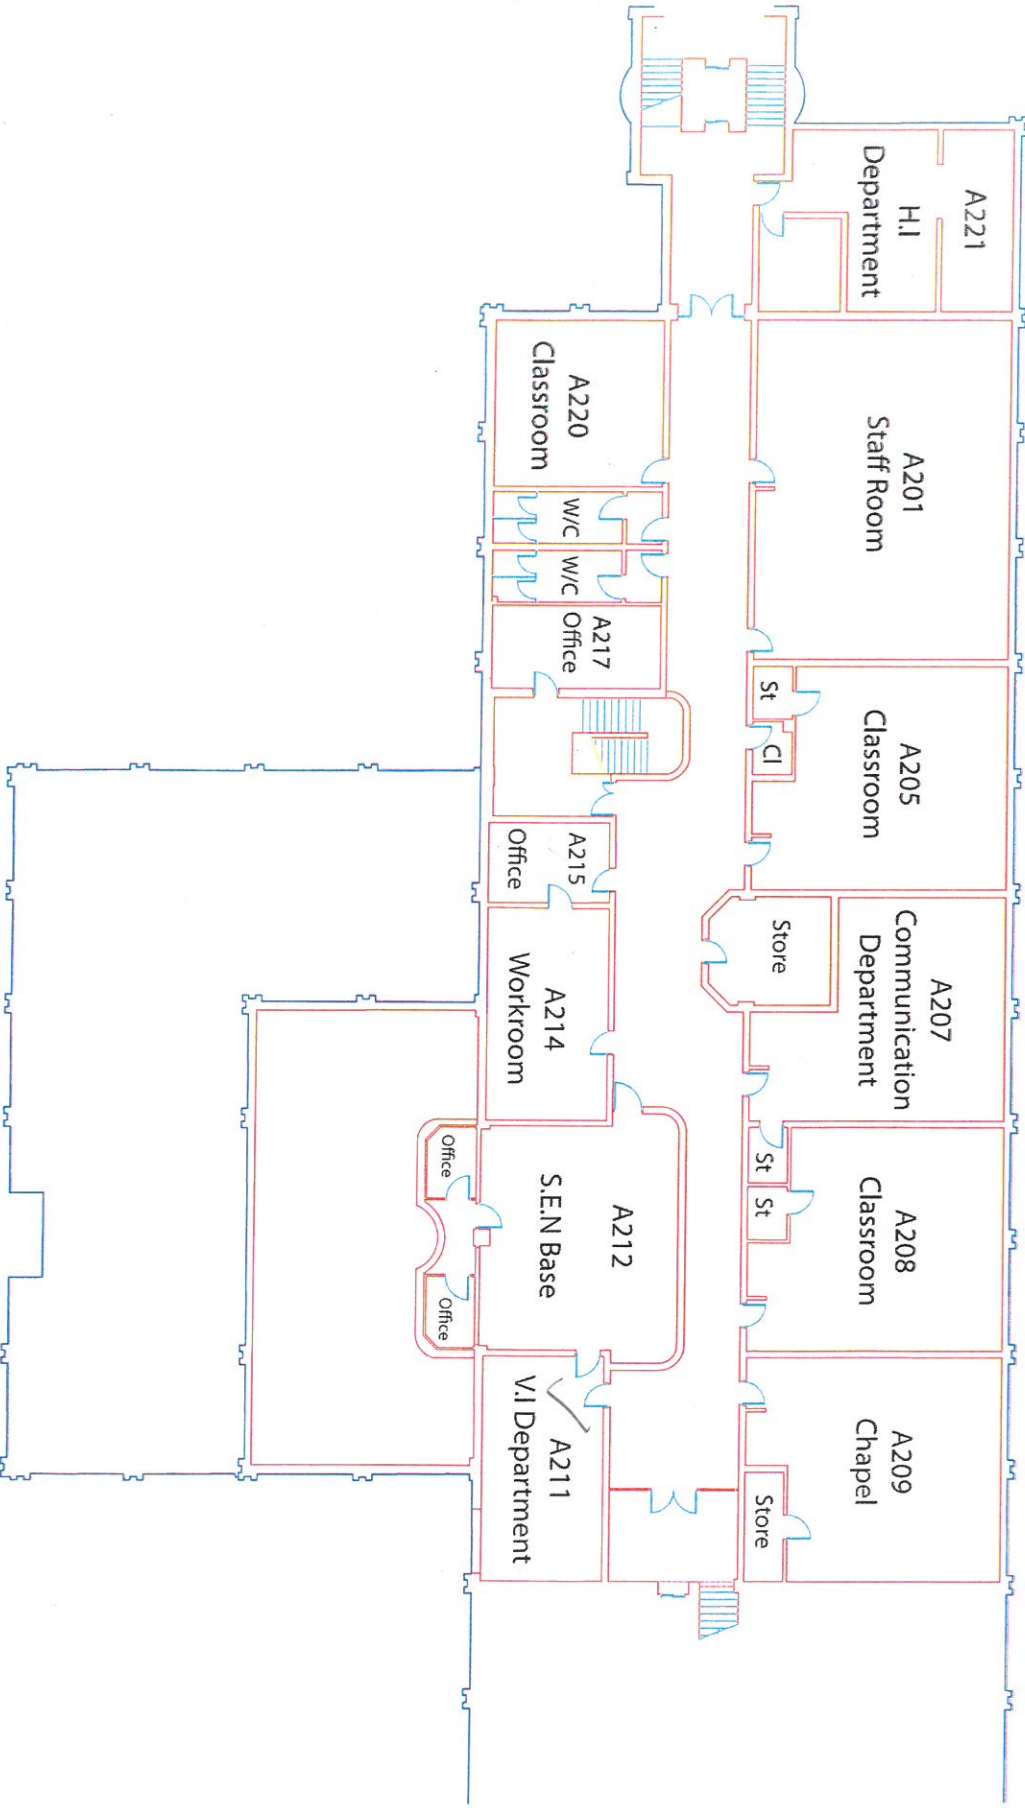

Milton Keynes Chinese School
Classrooms Allocation 2019-2020

Class	Class	Room
C02	C2/3	B207
C03		
C04		
C05	C4/5/6	B206
C06		
C07		
C08	C7-10	A109
C09		
C11	C11	A220
P00A	P00A	B108
P00B	P00B	B109
P01	P01	B110
P02	P02	B113
P03	P03	B210
P04	P04	B211
P05	P05	B209
P06	P06	B205
P07	P07	A208
P08	P08	A205
P09	P09	A110
P10	P10	A111
P12	P12	B120
PTHA1	PA1	B215
PTHA2	PA2	B213

A Block Groundfloor - Visitor Entrance to Mezzanine

A Block First Floor

B Block Ground Floor

B Block First Floor